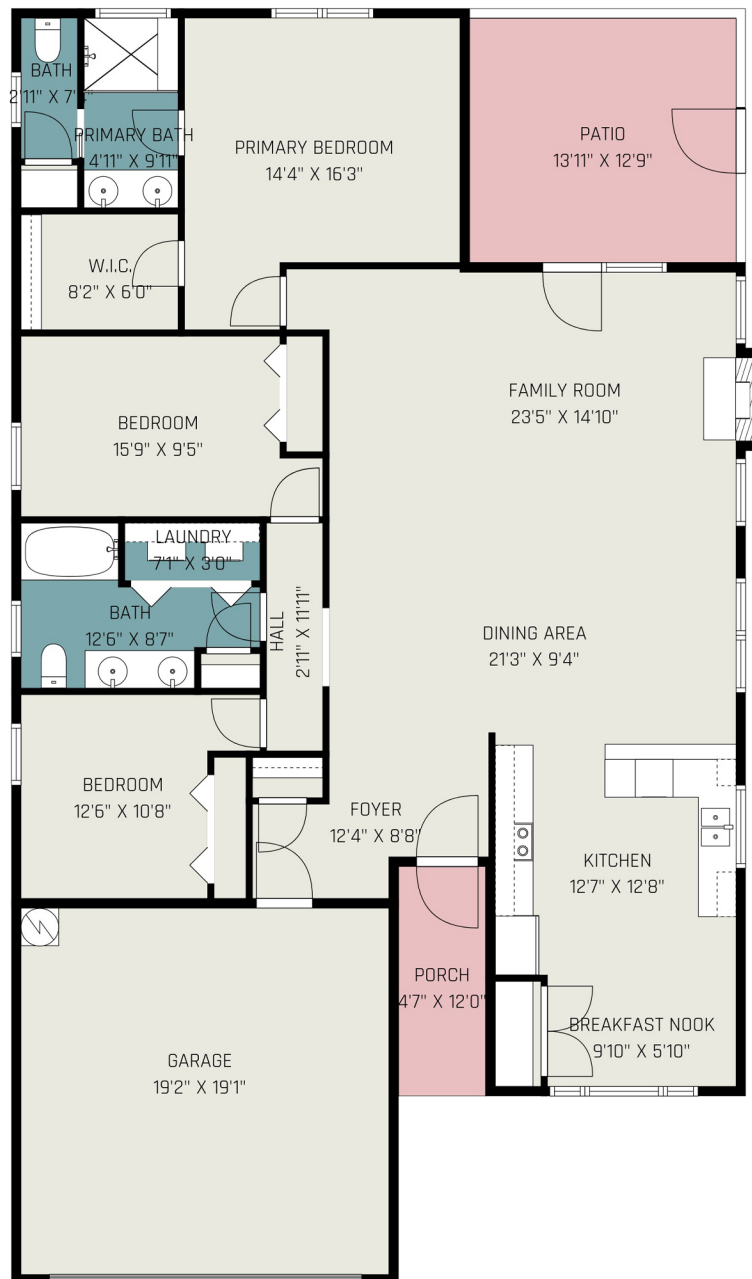

103 RAMA COURT

Gross Living Area - 1741 Sq Ft

Non-Living Area - 620 Sq Ft

Area Calculation Summary

Gross Living Area	Calculation Details
First Floor	1741 Sq Ft
Total Living Area	1741 Sq Ft
Non-Living Area	
2 Car Built-In	437 Sq Ft
Concrete Patio	137 Sq Ft
Open Porch	46 Sq Ft
Total Non- Living Area	620 Sq Ft