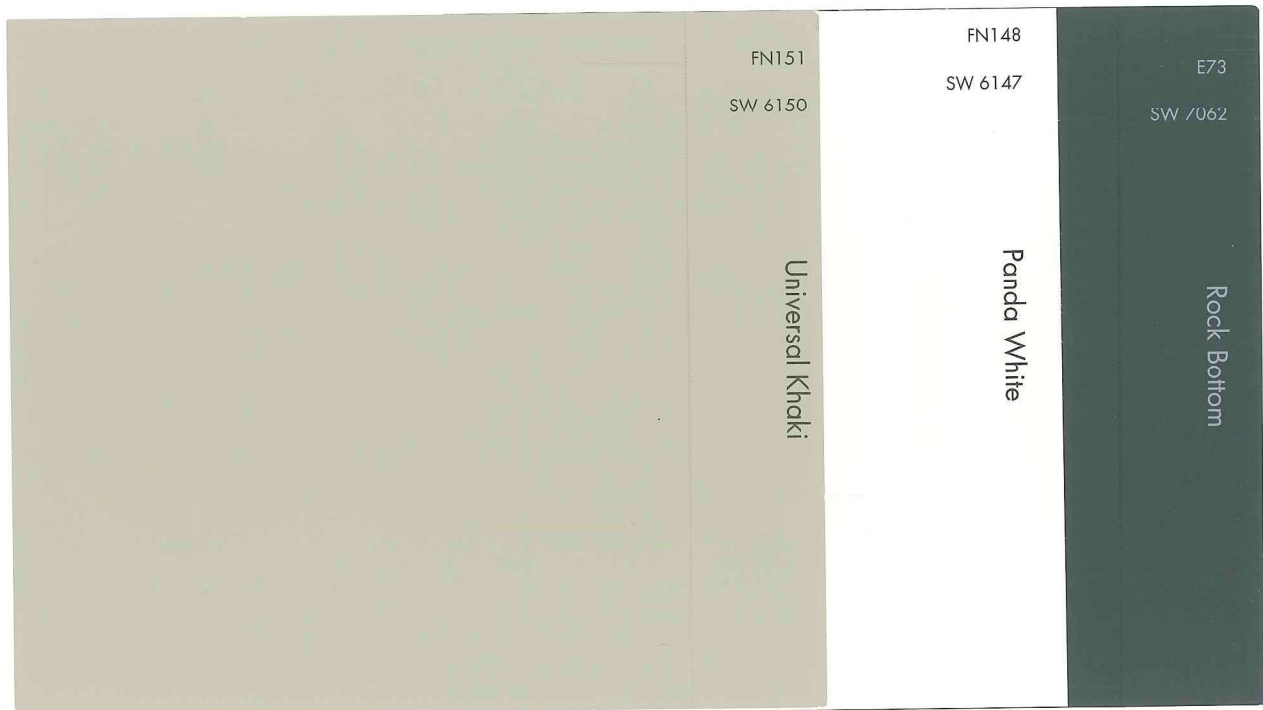

Exterior Color Scheme

Wellsley • Cary, North Carolina

Paint

All paint by Sherwin Williams.

Siding.....Universal Khaki, SW6150
Trim.....Panda White, SW6147
Doors/Shutters.....Rock Bottom, SW7062