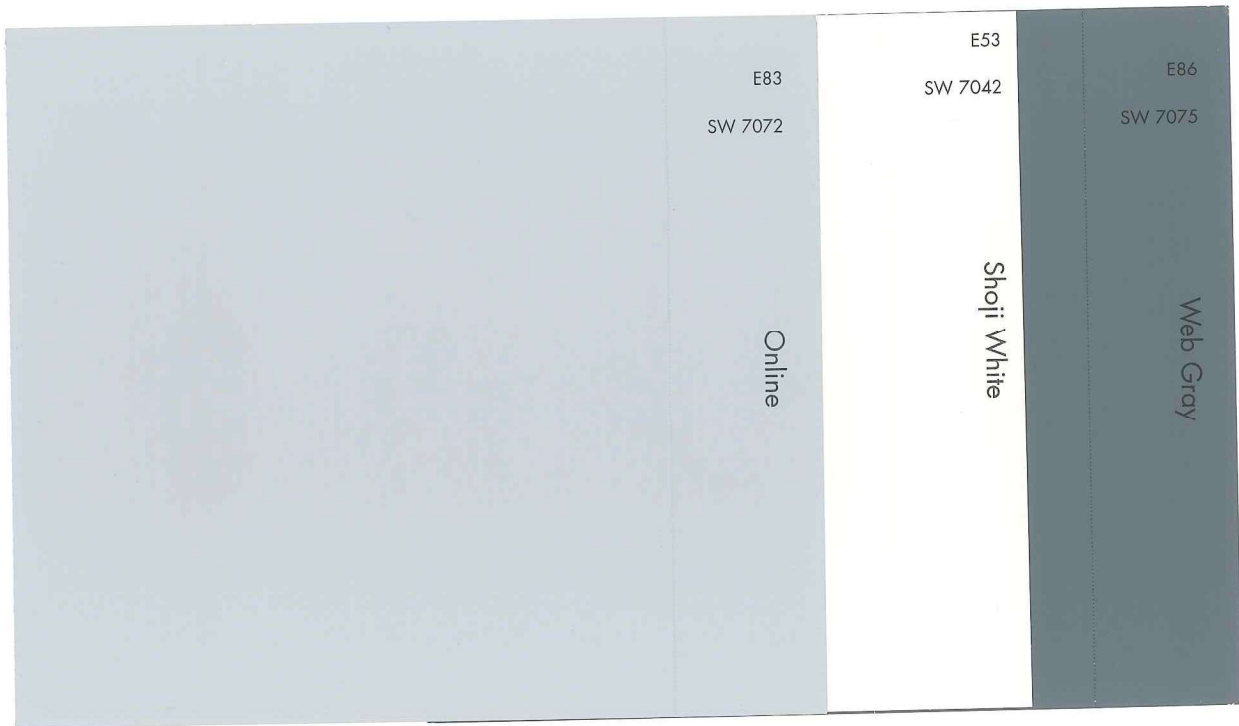

Exterior Color Scheme

Wellsley • Cary, North Carolina

Paint

All paint by Sherwin Williams.

Siding.....Online, SW7072
Trim.....Shoji White, SW7042
Doors/Shutters..... Web Gray, SW7075